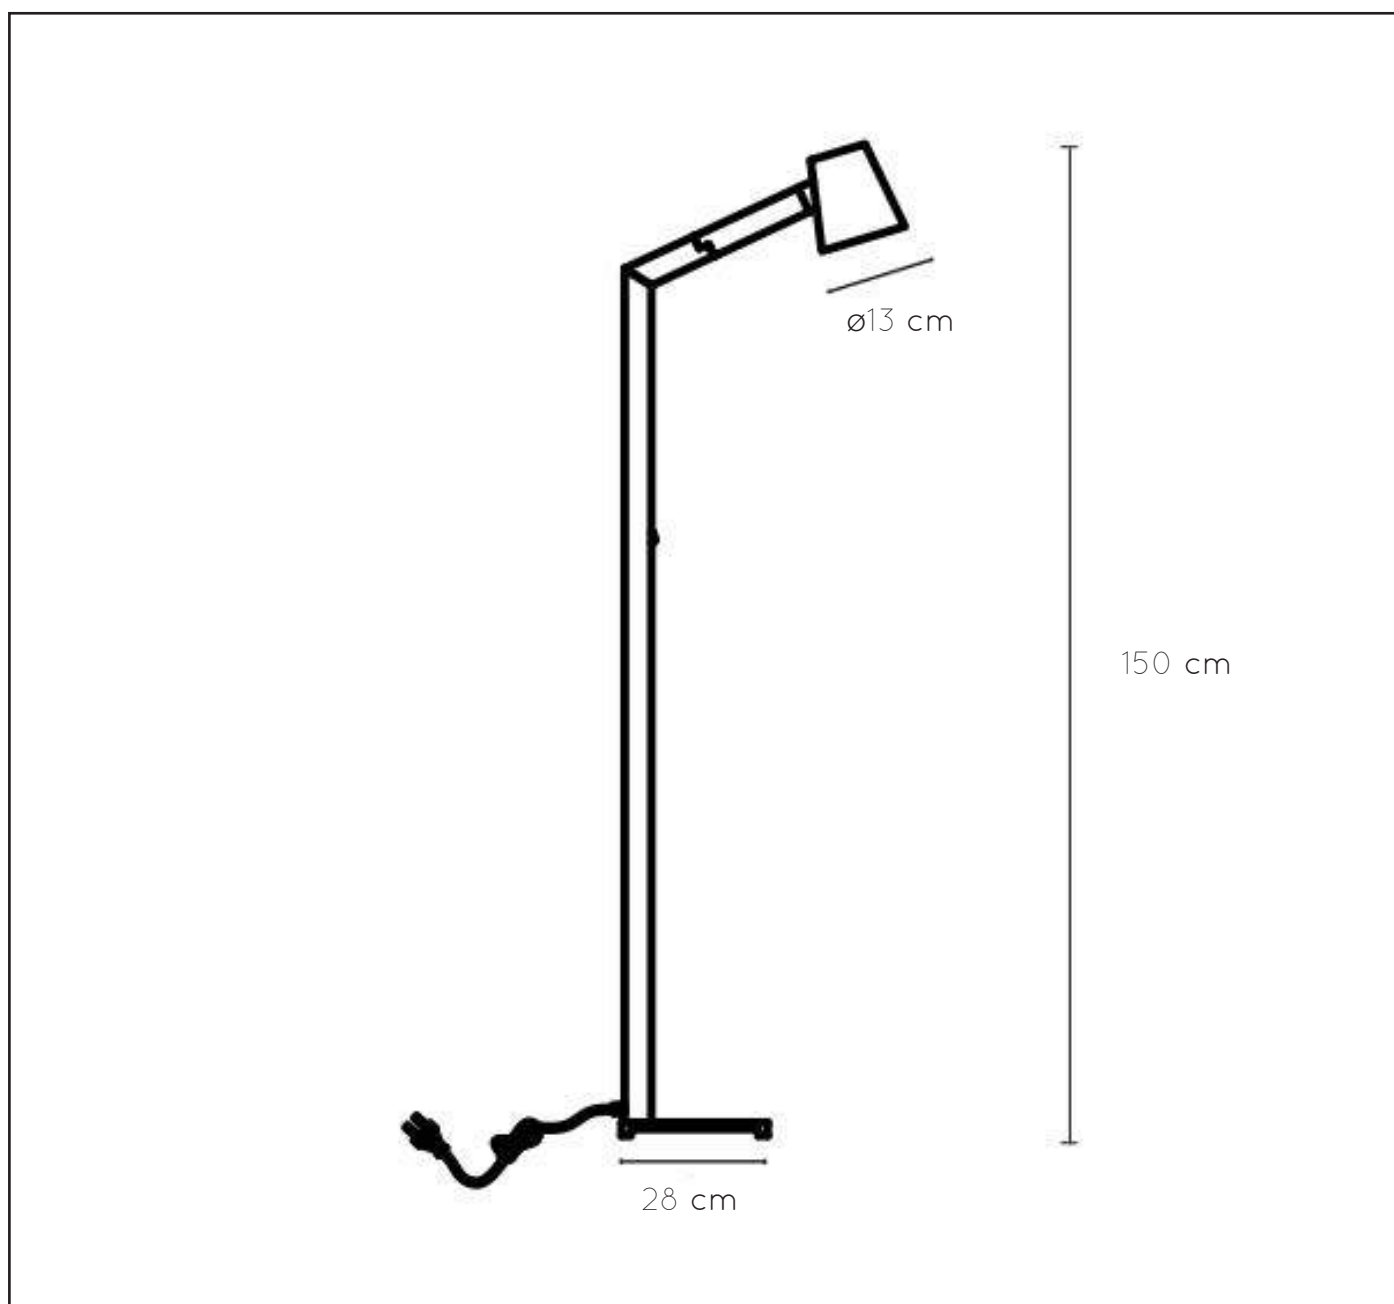

LUCIDE

GENERAL SPECIFICATIONS

**RECOMMENDED LUCIDE  
LIGHT SOURCE**

**49022/04/67**  
Light source dimmable : Yes  
Light source incl. : No

**General**

**Dimensions LxWxH :** 42 cm x 20 cm x 150 cm  
**Height minimum :** -  
**Height maximum :** 150 cm  
**Dimensions shade LxWxH :** 13 cm x 13 cm x 13.3 cm  
**Main material :** Metal  
**Ceiling rose material :** -  
**Color :** Black  
**Style :** Modern  
**Shape :** -  
**Weight :** 6,0 kg  
**Warranty :** 2 years

**Product specifications**

**Dimmable :** No  
**Light direction :** Downlight  
**Adjustable in height :** No  
**Directional :** Directional  
**Cable :** Yes  
**Cable length :** 200 cm  
**Sensor :** Without Sensor  
**Control :** On/Off Switch On Lamp Body  
**IP-Class :** 20  
**Electric class :** 2  
**Light source including ?:** No  
**Lamp socket :** E14  
**Light source number :** 1  
**Power requirements :** 220-240V~50Hz  
**Bulb type & maximum wattage :** E14- max.40W

For more specifications of this product please visit  
[www.lucide.com](http://www.lucide.com)

LUCIDE

TECHNICAL DRAWING & DIMENSIONS

## MIZUKO

Item number : 20710/01/30

EAN code : 5411212201737

For more specifications, dimensions please visit

[www.lucide.com](http://www.lucide.com)